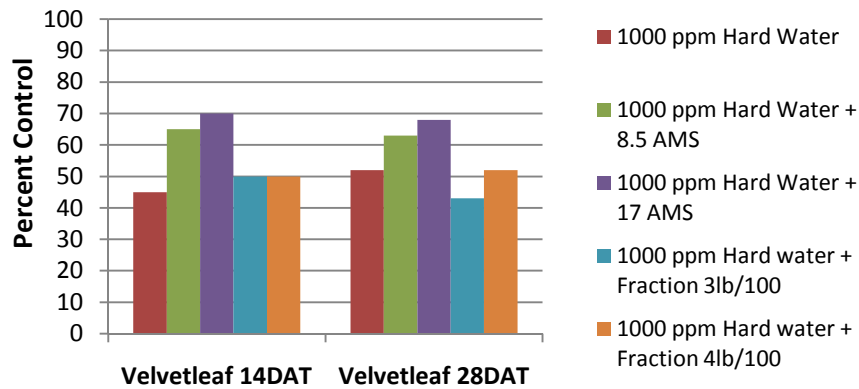

Southern Illinois University study evaluating Glyphosate performance in hard water conditions when used with Fraction® to replace the addition of AMS.

350 ppm Hard Water

Velvetleaf - 350 PPM Hard Water

Roundup WeatherMax - 22 fl. oz/Acre

Com. Ragweed- 350 PPM Hard Water

Roundup WeatherMax - 22 fl. oz/Acre

Morningglory- 350 PPM Hard Water

Roundup WeatherMax - 22 fl. oz/Acre

1000 ppm Hard Water

Velvetleaf- 1000 PPM Hard Water

Roundup WeatherMax - 22 fl. oz/Acre

Com. Ragweed- 1000 PPM Hard Water

Roundup WeatherMax - 22 fl. oz/Acre

Morningglory- 1000 PPM Hard Water

Roundup WeatherMax - 22 fl. oz/Acre