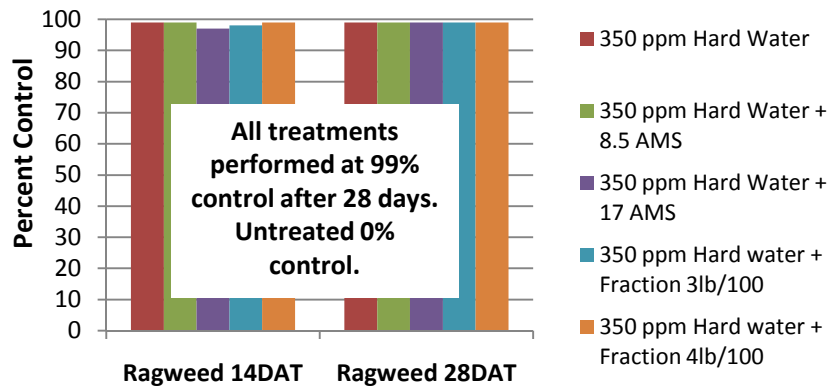

Southern Illinois University study evaluating Glyphosate performance in hard water conditions when used with Fraction® to replace the addition of AMS.

350 ppm Hard Water

Velvetleaf - 350 PPM Hard Water

Roundup WeatherMax - 22 fl. oz/Acre

Com. Ragweed- 350 PPM Hard Water

Roundup WeatherMax - 22 fl. oz/Acre

Morningglory- 350 PPM Hard Water

Roundup WeatherMax - 22 fl. oz/Acre

1000 ppm Hard Water

Velvetleaf- 1000 PPM Hard Water

Roundup WeatherMax - 22 fl. oz/Acre

Com. Ragweed- 1000 PPM Hard Water

Roundup WeatherMax - 22 fl. oz/Acre

Morningglory- 1000 PPM Hard Water

Roundup WeatherMax - 22 fl. oz/Acre