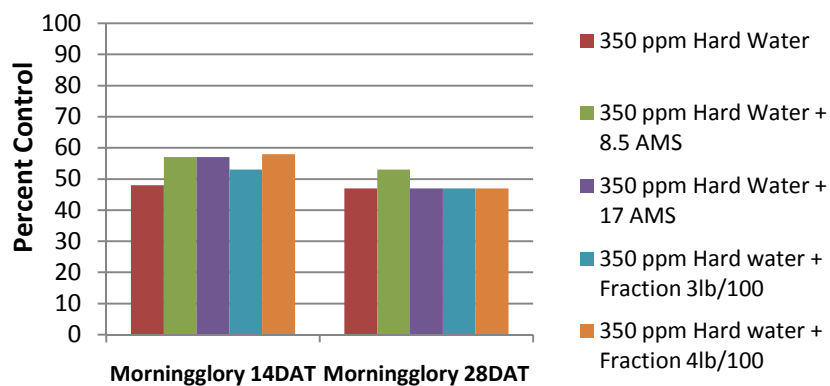

Southern Illinois University study evaluating Glyphosate performance in hard water conditions when used with Fraction® to replace the addition of AMS.

350 ppm Hard Water

Velvetleaf - 350 PPM Hard Water

Roundup WeatherMax - 22 fl. oz/Acre

Com. Ragweed- 350 PPM Hard Water

Roundup WeatherMax - 22 fl. oz/Acre

Morningglory- 350 PPM Hard Water

Roundup WeatherMax - 22 fl. oz/Acre

1000 ppm Hard Water

Velvetleaf- 1000 PPM Hard Water

Roundup WeatherMax - 22 fl. oz/Acre