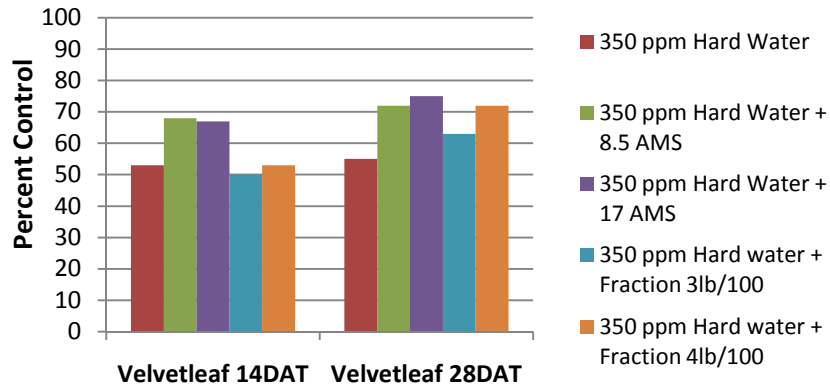

Southern Illinois University study evaluating Glyphosate performance in hard water conditions when used with Fraction® to replace the addition of AMS.

350 ppm Hard Water

Velvetleaf - 350 PPM Hard Water

Roundup WeatherMax - 22 fl. oz/Acre

Com. Ragweed- 350 PPM Hard Water

Roundup WeatherMax - 22 fl. oz/Acre

Morningglory- 350 PPM Hard Water

Roundup WeatherMax - 22 fl. oz/Acre

1000 ppm Hard Water

Velvetleaf- 1000 PPM Hard Water

Roundup WeatherMax - 22 fl. oz/Acre