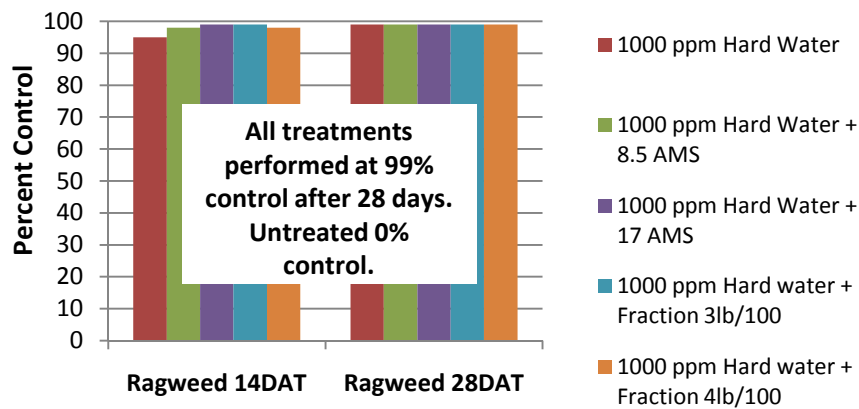

Southern Illinois University study evaluating Glyphosate performance in hard water conditions when used with Fraction® to replace the addition of AMS.

350 ppm Hard Water

Velvetleaf - 350 PPM Hard Water

Roundup WeatherMax - 22 fl. oz/Acre

Com. Ragweed- 350 PPM Hard Water

Roundup WeatherMax - 22 fl. oz/Acre

Morningglory- 350 PPM Hard Water

Roundup WeatherMax - 22 fl. oz/Acre

1000 ppm Hard Water

Velvetleaf- 1000 PPM Hard Water

Roundup WeatherMax - 22 fl. oz/Acre

Com. Ragweed- 1000 PPM Hard Water

Roundup WeatherMax - 22 fl. oz/Acre

Morningglory- 1000 PPM Hard Water

Roundup WeatherMax - 22 fl. oz/Acre