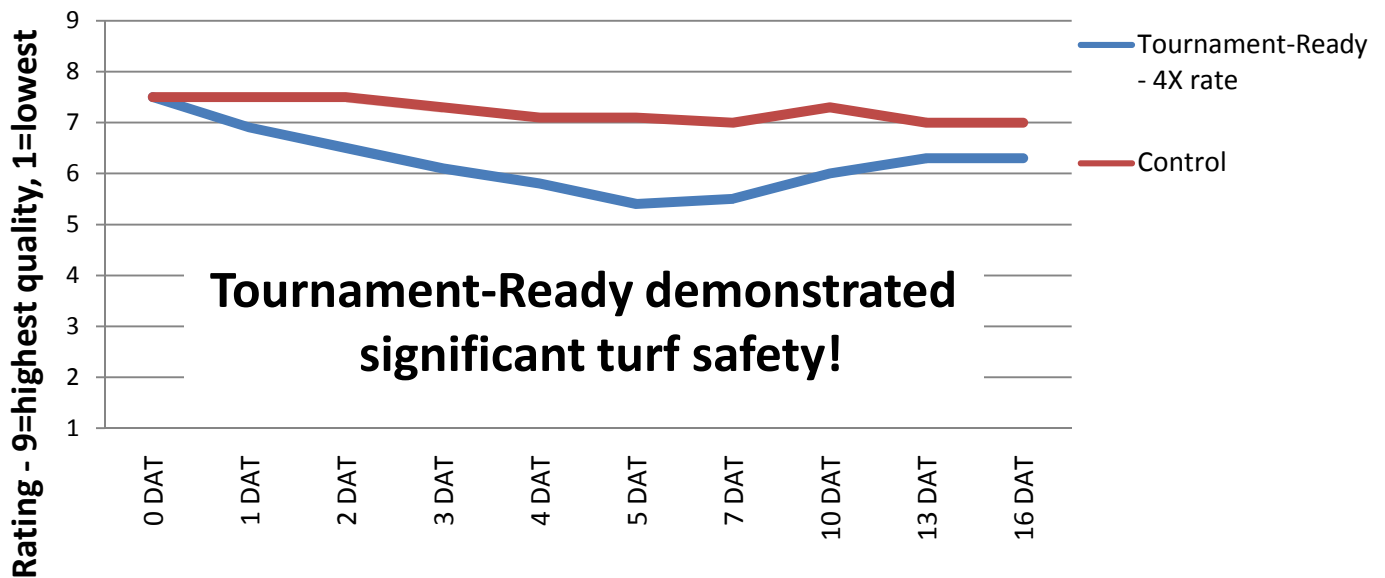

University of Georgia phyto study evaluating the effects Tournament Ready® when applied at a 4X rate to evaluate turf safety.

Creeping Bentgrass Turfgrass Color Phyto Study – 4X Rate

- The Tournament-Ready 4X application was not watered in and it is recommended that all wetting agents be watered in immediately after application.
- The discoloration of the creeping bentgrass was not severe and it dissipated after 16 days.